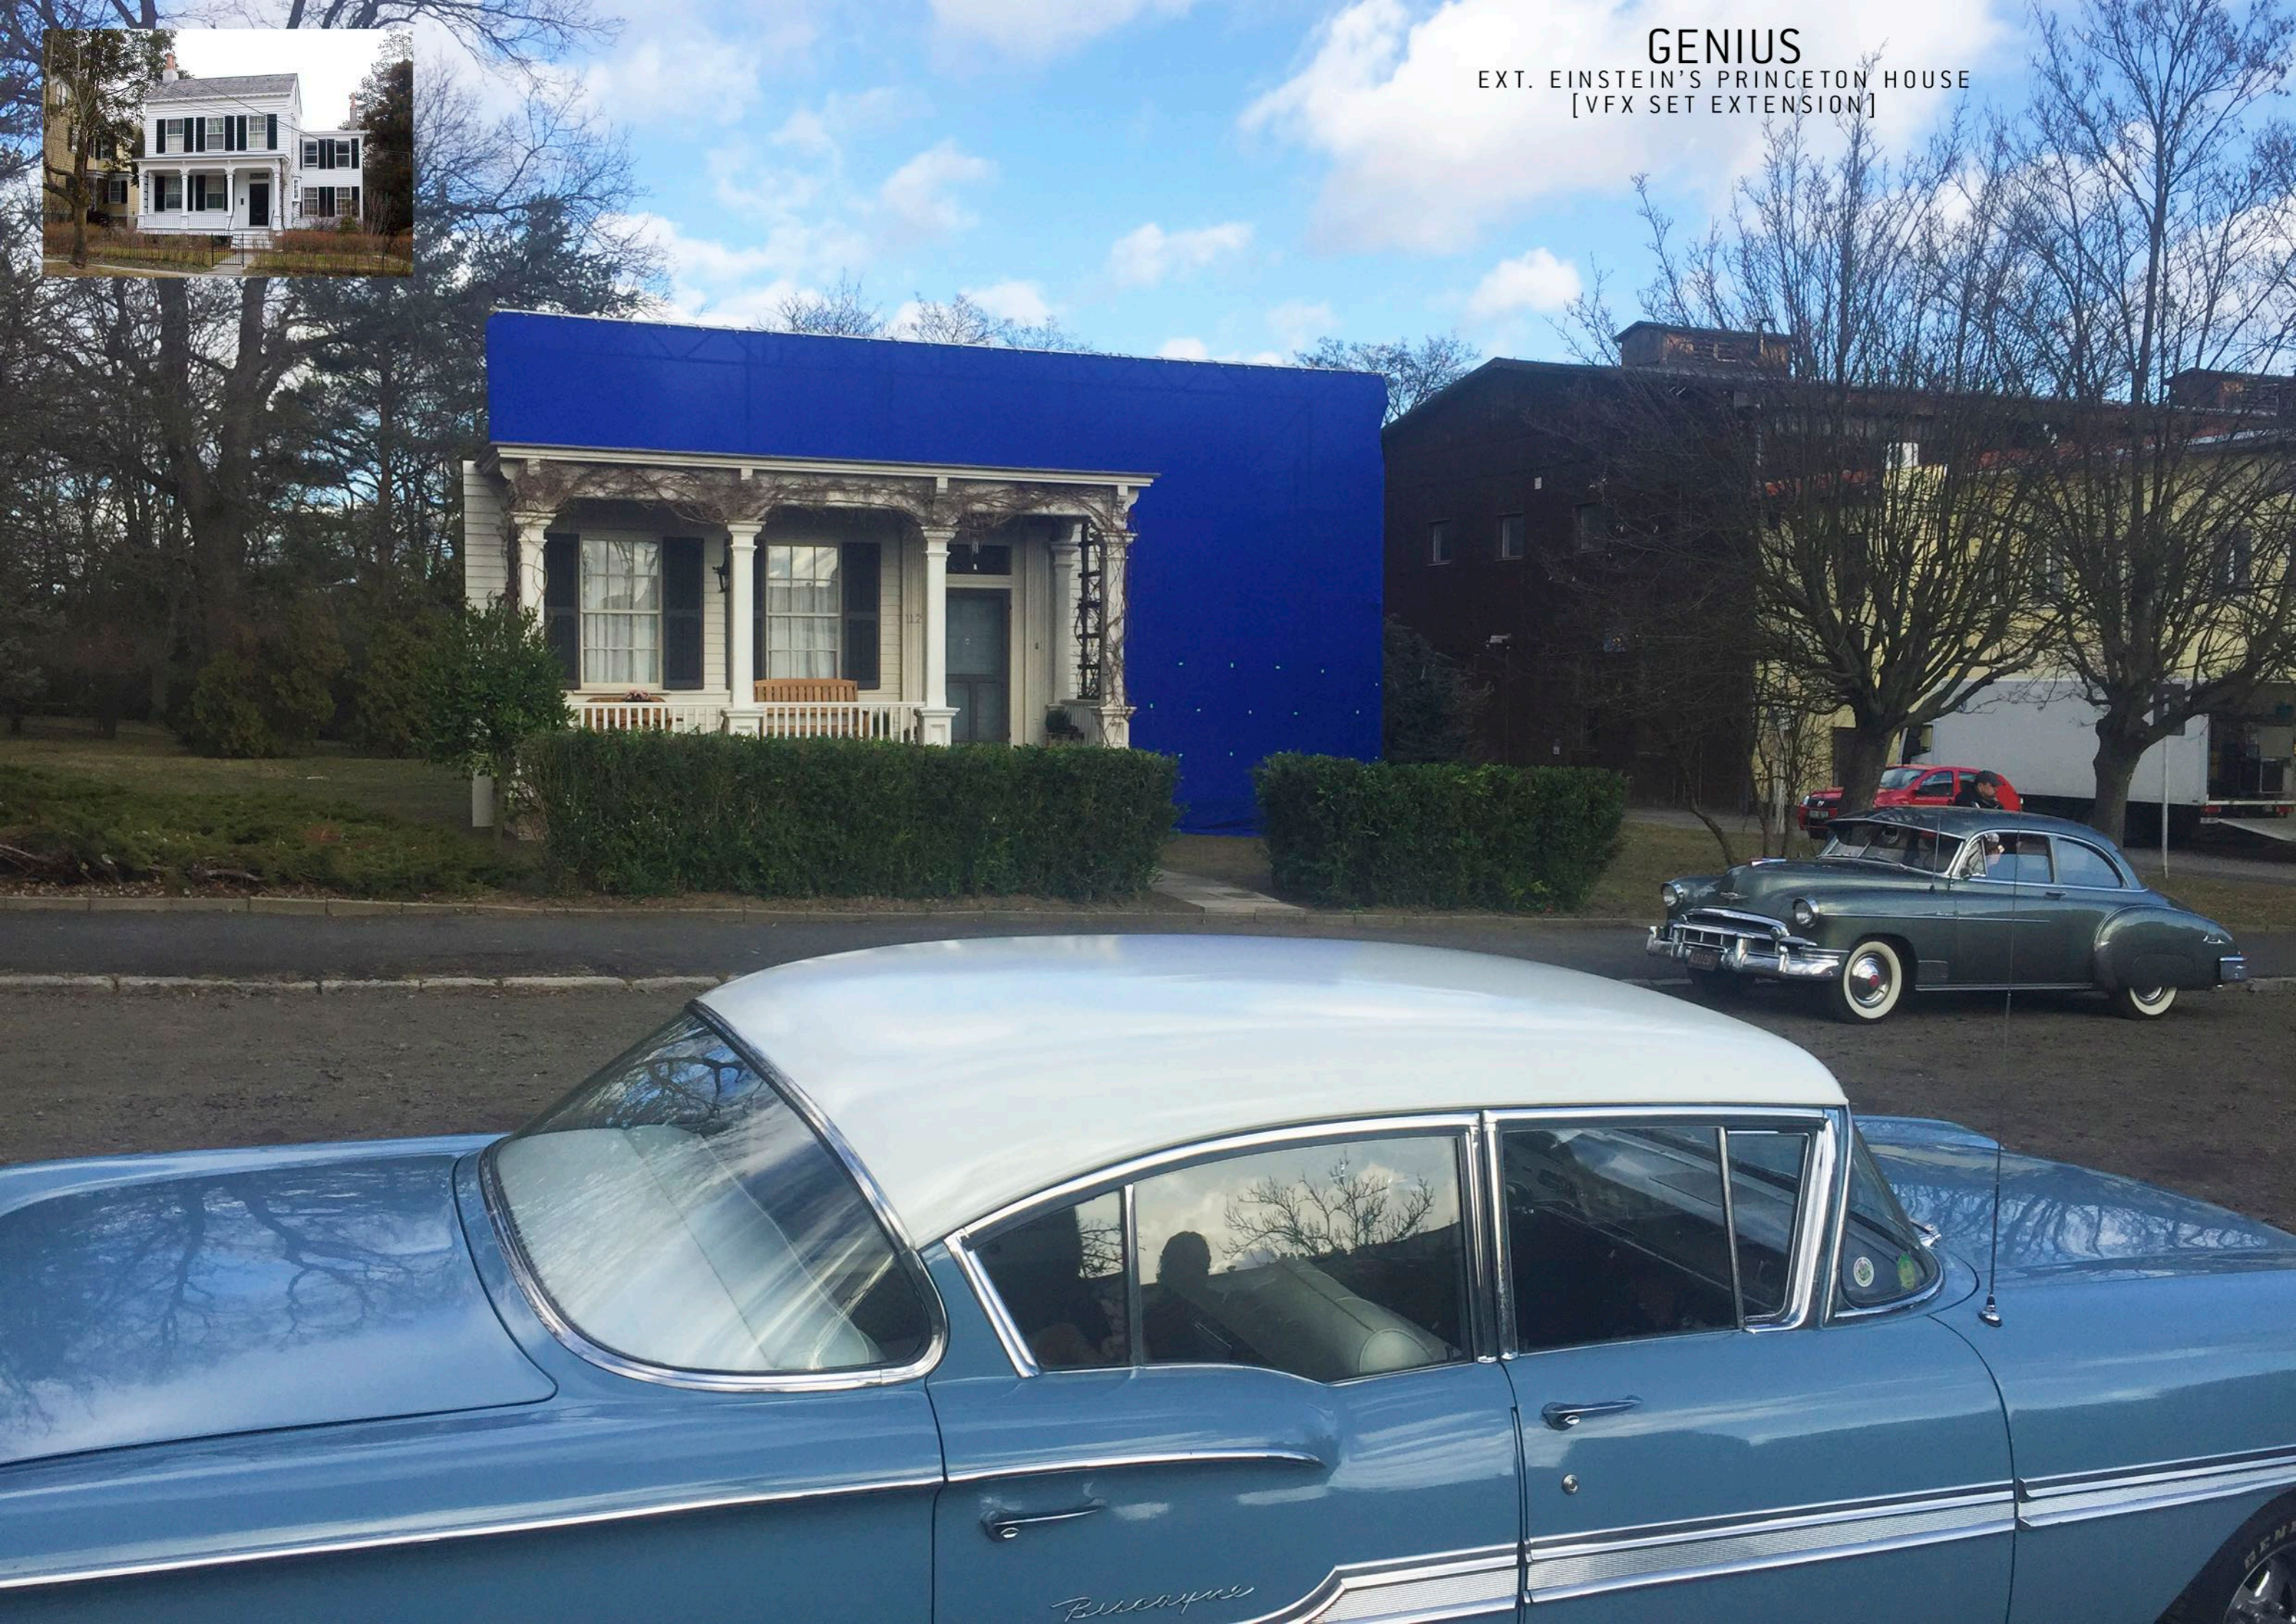

GENIUS
EXT. EINSTEIN'S PRINCETON HOUSE
[VFX SET EXTENSION]